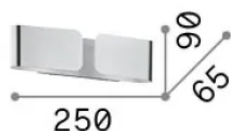

Info sorgente e prestazionali

Sorgente integrata	Light bulb (included)
Sorgente sostituibile	Replaceable
Potenza	G9 max 2 x 40 W
Emissione	Direct + Indirect
Consumo massimo	-
Lampadina inclusa	209043 G9 3.0W 3000K CRI80
Lampadina consigliata	305486 G9 4.0W 3000K CRI80