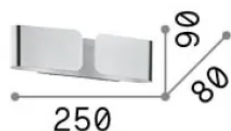

Info sorgente e prestazionali

Sorgente integrata	Light bulb (included)
Sorgente sostituibile	Replaceable
Potenza	G9 max 2 x 40 W
Emissione	Direct + Indirect
Consumo massimo	-
Lampadina inclusa	209043 G9 3.0W 3000K CRI80
Lampadina consigliata	305486 G9 4.0W 3000K CRI80