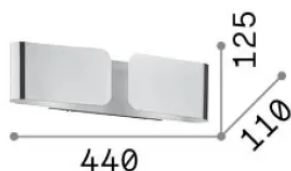

Info sorgente e prestazionali

Sorgente integrata	Light bulb (not included)
Sorgente sostituibile	No
Potenza	E27 max 2 x 60 W
Emissione	Direct + Indirect
Consumo massimo	-
Lampadina consigliata	101279 E27 SFERA 4W 3000K CRI80 TRASP