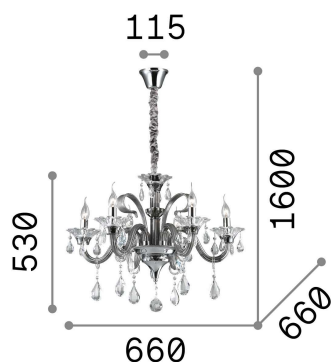

Info sorgente e prestazionali

Sorgente integrata	Light bulb (not included)
Sorgente sostituibile	No
Potenza	E14 max 6 x 40 W
Emissione	Diffuse
Consumo massimo	-