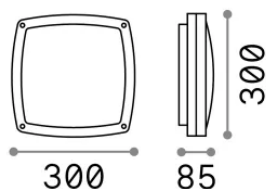

Info sorgente e prestazionali

Sorgente integrata	Light bulb (not included)
Sorgente sostituibile	No
Potenza	E14 max 3 x 28 W
Emissione	Diffuse
Consumo massimo	-
Lampadina consigliata	101217 E14 SFERA 4W 3000K CRI80 BIANCO