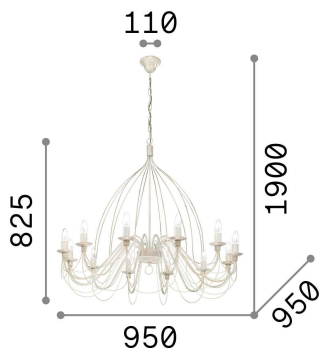

Info sorgente e prestazionali

Sorgente integrata	Light bulb (not included)
Sorgente sostituibile	No
Potenza	E14 max 12 x 40 W
Emissione	Diffuse
Consumo massimo	-