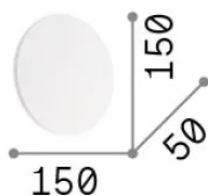

Info sorgente e prestazionali

Sorgente integrata	Integrated LED module
Sorgente sostituibile	Replaceable (by qualified operators only)
Potenza	LED 9,5 W
Emissione	Indirect
Consumo massimo	max 9,5 W
Caratteristiche LED	LED SMD
CCT LED	3000 K
Durata LED (t. 25°c)	30000 h
CRI	> 90
SDCM	3
Flusso sorgente	730 lm
Flusso utile	470 lm