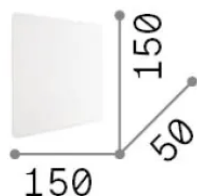

Info generali

Interno - Applique

Indoor wall mounted lamp with integrated LED sources and indirect light emission

Ean	8021696195728
Articolo	COVER AP D15 SQUARE BIANCO
Installazione	Applique
Garanzia	5 years
Peso lordo	0.57 kg
Volume	0.001536 m ³

Info sorgente e prestazionali

Sorgente integrata	Integrated LED module
Sorgente sostituibile	Replaceable (by qualified operators only)
Potenza	LED 9,5 W
Emissione	Indirect
Consumo massimo	max 9,5 W
Caratteristiche LED	LED SMD
CCT LED	3000 K
Durata LED (t. 25°c)	30000 h
CRI	> 90
SDCM	3
Flusso sorgente	730 lm
Flusso utile	470 lm