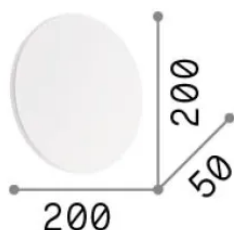

Info generali

Interno - Applique

Indoor wall mounted lamp with integrated LED sources and indirect light emission

Ean	8021696195711
Articolo	COVER AP D20 ROUND BIANCO
Installazione	Applique
Garanzia	5 years
Peso lordo	0.77 kg
Volume	0.002646 m ³

Info sorgente e prestazionali

Sorgente integrata	Integrated LED module
Sorgente sostituibile	Replaceable (by qualified operators only)
Potenza	LED 11 W
Emissione	Indirect
Consumo massimo	max 11 W
Caratteristiche LED	LED SMD
CCT LED	3000 K
Durata LED (t. 25°c)	30000 h
CRI	> 90
SDCM	3
Flusso sorgente	1100 lm
Flusso utile	720 lm