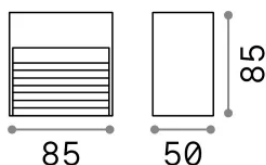

Info sorgente e prestazionali

Sorgente integrata	Light bulb (not included)
Sorgente sostituibile	No
Potenza	G9 max 1 x 28 W
Emissione	Direct Asymmetrical
Consumo massimo	-
Lampadina consigliata	307879 G9 4.0W 4000K CR180