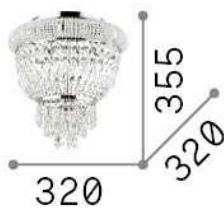

Info sorgente e prestazionali

Sorgente integrata	Light bulb (not included)
Sorgente sostituibile	No
Potenza	E14 max 3 x 28 W
Emissione	Diffuse
Consumo massimo	-