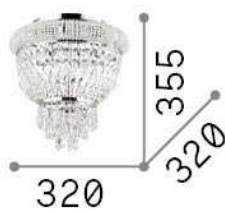

Info sorgente e prestazionali

Sorgente integrata	Light bulb (not included)
Sorgente sostituibile	No
Potenza	E14 max 3 x 28 W
Emissione	Diffuse
Consumo massimo	-