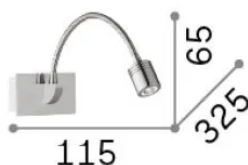

Info sorgente e prestazionali

Sorgente integrata	Integrated LED module
Sorgente sostituibile	Replaceable (by qualified operators only)
Potenza	LED 3,5 W
Emissione	Direct
Consumo massimo	max 3,5 W
Caratteristiche LED	LED SMD
CCT LED	4000 K
Durata LED (t. 25°c)	20000 h
CRI	> 90
SDCM	3
Flusso sorgente	190 lm
Flusso utile	150 lm
Rischio fotobiologico	EXEMPT