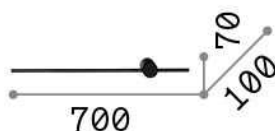

## Interno - Lampade da parete

Indoor ceiling or wall mounted linear fitting with integrated LED sources indirect light emission

Ean	8021696265643
Articolo	ESSENCE AP D070 NERO
Installazione	Lampade da parete
Garanzia	5 years
Peso lordo	1.36 kg
Volume	0.020482 m <sup>3</sup>