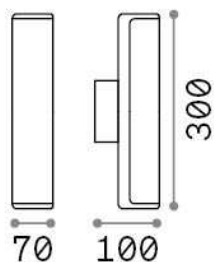

Info sorgente e prestazionali

Sorgente integrata	Integrated LED module
Sorgente sostituibile	No
Potenza	9,5 W
Emissione	Direct
Consumo massimo	max 9,50 W
Caratteristiche LED	LED SMD
CCT LED	3000 K
Durata LED (t. 25°c)	25000 h
CRI	> 80
Fascio luminoso	-
Flusso sorgente	1150 lm
Flusso utile	850 lm