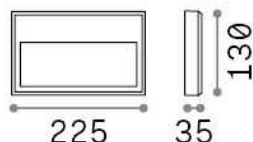

Info sorgente e prestazionali

Sorgente integrata	Integrated LED module
Sorgente sostituibile	No
Potenza	6 W
Emissione	Direct Asymmetrical
Consumo massimo	max 6,00 W
Caratteristiche LED	LED SMD
CCT LED	4000 K
Durata LED (t. 25°c)	30000 h
CRI	> 80
Fascio luminoso	-
Flusso sorgente	630 lm
Flusso utile	150 lm
Rischio fotobiologico	EXEMPT