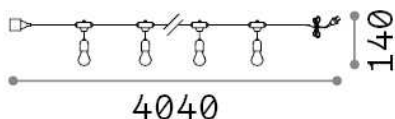

Info sorgente e prestazionali

Sorgente integrata	Light bulb (not included)
Sorgente sostituibile	No
Potenza	E27 max 5 x 15 W
Emissione	Diffuse
Consumo massimo	-