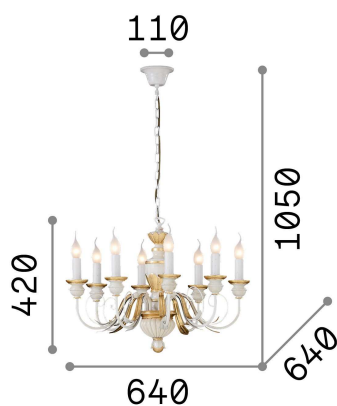

Info sorgente e prestazionali

Sorgente integrata	Light bulb (not included)
Sorgente sostituibile	No
Potenza	E14 max 8 x 40 W
Emissione	Diffuse
Consumo massimo	-