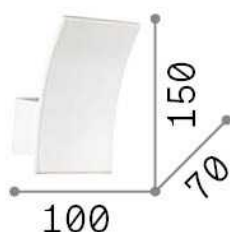

Info generali

Interno - Lampade da parete

Indoor wall mounted lamp with integrated LED sources and direct light emission

Ean	8021696117867
Articolo	FIX AP
Installazione	Lampade da parete
Garanzia	5 years
Peso lordo	0.48 kg
Volume	0.004998 m ³

Info sorgente e prestazionali

Sorgente integrata	Integrated LED module
Sorgente sostituibile	Replaceable (by qualified operators only)
Potenza	LED 5,5 W
Emissione	Direct
Consumo massimo	max 5,50 W
Caratteristiche LED	LED COB
CCT LED	3000 K
Durata LED (t. 25°c)	20000 h
CRI	> 80
Flusso sorgente	440 lm
Flusso utile	390 lm
Lampadina inclusa	1 - E14 OLIVA 4W 3000K CRI80 SATIN