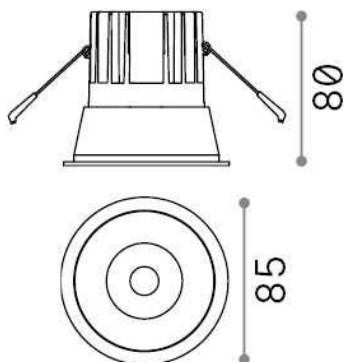

Info sorgente e prestazionali

Sorgente integrata	Integrated LED module
Sorgente sostituibile	No
Potenza	11 W
Emissione	Direct
Consumo massimo	max 11,00 W
Caratteristiche LED	LED COB CREE
CCT LED	3000 K
Durata LED (t. 25°c)	50000 h
CRI	> 80
Fascio luminoso	36°
UGR massimo	< 19
Flusso sorgente	1100 lm
Flusso utile	800 lm
Rischio fotobiologico	1