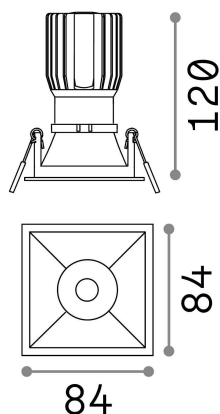

Info sorgente e prestazionali

Sorgente integrata	Integrated LED module
Sorgente sostituibile	Replaceable (by qualified operators only)
Potenza	11 W
Emissione	Direct
Consumo massimo	max 11,00 W
Caratteristiche LED	LED COB CREE
CCT LED	3000 K
Durata LED (t. 25°c)	50000 h
CRI	> 80
Fascio luminoso	36°
UGR massimo	< 19
Flusso sorgente	1100 lm
Flusso utile	940 lm
Rischio fotobiologico	1