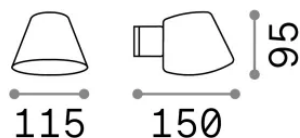

Info sorgente e prestazionali

Sorgente integrata	Light bulb (not included)
Sorgente sostituibile	No
Potenza	GU10 max 1 x 28 W
Emissione	Direct
Consumo massimo	-
Lampadina consigliata	253497 GU10 05W 430Lm 4000K CR190