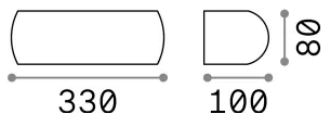

Info sorgente e prestazionali

Sorgente integrata	Light bulb (not included)
Sorgente sostituibile	No
Potenza	E27 max 1 x 60 W
Emissione	Direct + Indirect
Consumo massimo	-
Lampadina consigliata	151960 E27 SFERA 6W 4000K CRI80 BIANCO