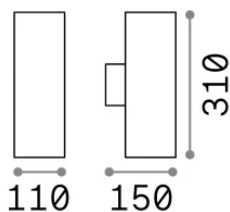

Info sorgente e prestazionali

Sorgente integrata	Light bulb (not included)
Sorgente sostituibile	No
Potenza	E27 max 2 x 60 W
Emissione	Direct + Indirect
Consumo massimo	-
Lampadina consigliata	151960 E27 SFERA 6W 4000K CRI80 BIANCO