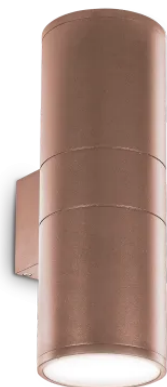

Info generali

Esterno - Applique

Outdoor wall mounted lamp with multiple sources and direct/indirect light emission

Ean	8021696163611
Articolo	GUN AP2 BIG COFFEE
Installazione	Applique
Garanzia	5 years
Peso lordo	1.75 kg
Volume	0.006528 m ³