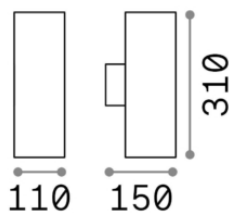

Info sorgente e prestazionali

Sorgente integrata	Light bulb (not included)
Sorgente sostituibile	YES
Potenza	E27 max 2 x 60W
Emissione	Direct + Indirect
Consumo massimo	-
Lampadina consigliata	E27 SFERA 6W 4000K CRI80 BIANCO