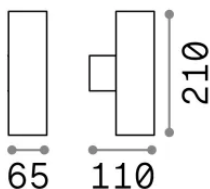

Info generali

Esterno - Applique

Outdoor wall mounted lamp with multiple sources and direct/indirect light emission

Ean	8021696236841
Articolo	GUN AP2 SMALL ANTRACITE
Installazione	Applique
Garanzia	5 years
Peso lordo	0.84 kg
Volume	0.002115 m ³

Info sorgente e prestazionali

Sorgente integrata	Light bulb (not included)
Sorgente sostituibile	No
Potenza	GU10 max 2 x 35 W
Emissione	Direct + Indirect
Consumo massimo	-
Lampadina consigliata	253497 GU10 05W 430Lm 4000K CR190