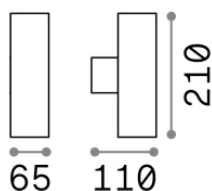

Info generali

Esterno - Applique

Outdoor wall mounted lamp with multiple sources and direct/indirect light emission

Ean	8021696163635
Articolo	GUN AP2 SMALL COFFEE
Installazione	Applique
Garanzia	5 years
Peso lordo	0.84 kg
Volume	0.002115 m ³

Info sorgente e prestazionali

Sorgente integrata	Light bulb (not included)
Sorgente sostituibile	No
Potenza	GU10 max 2 x 35 W
Emissione	Direct + Indirect
Consumo massimo	-
Lampadina consigliata	253497 GU10 05W 430Lm 4000K CR190