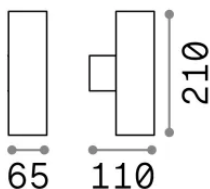

Info sorgente e prestazionali

Sorgente integrata	Light bulb (not included)
Sorgente sostituibile	No
Potenza	GU10 max 2 x 35 W
Emissione	Direct + Indirect
Consumo massimo	-
Lampadina consigliata	253497 GU10 05W 430Lm 4000K CR190