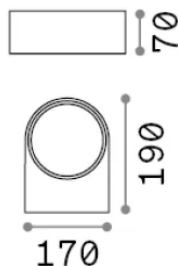

Info sorgente e prestazionali

Sorgente integrata	Light bulb (not included)
Sorgente sostituibile	No
Potenza	E27 max 1 x 60 W
Emissione	Direct + Indirect
Consumo massimo	-
Lampadina consigliata	151960 E27 SFERA 6W 4000K CRI80 BIANCO