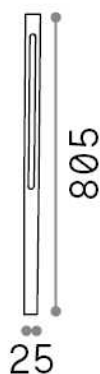

### Esterno - Lampade da terra

Outdoor ground mounted non-dimmable bollard with integrated LED sources and direct light emission

<b>Ean</b>	8021696293189
<b>Articolo</b>	JEDI PT H080 NERO
<b>Installazione</b>	Lampade da terra
<b>Garanzia</b>	5 years
<b>Peso lordo</b>	0.97 kg
<b>Volume</b>	0.0036 m <sup>3</sup>