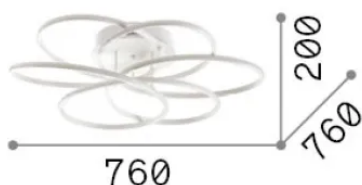

Info sorgente e prestazionali

Sorgente integrata	Integrated LED module
Sorgente sostituibile	Replaceable (by qualified operators only)
Potenza	LED 99 W
Emissione	Direct
Consumo massimo	max 99 W
Caratteristiche LED	LED SMD
CCT LED	4000 K
Durata LED (t. 25°c)	50000 h
CRI	> 90
SDCM	3
Flusso sorgente	11000 lm
Flusso utile	7040 lm