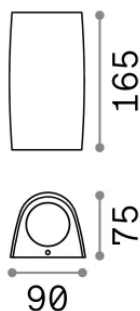

Info sorgente e prestazionali

Sorgente integrata	Light bulb (included, settable CCT 2700 / 4000 K)
Sorgente sostituibile	Replaceable
Potenza	GU10 max 2 x 6 W
Emissione	Direct + Indirect
Consumo massimo	-
Lampadina inclusa	188652 FUMAGALLI LED CLASSIC GU10 3.5W SETTABILE
Lampadina consigliata	108292 GU10 05W 410Lm 3000K CRI90