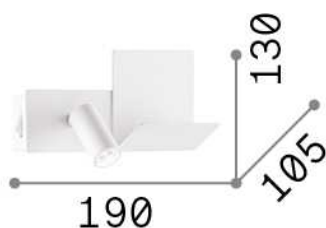

Info generali

Interno - Lampade da parete

Indoor wall mounted adjustable and non-dimmable lamp with integrated LED sources, in-built switch, in-built USB port and direct light emission

Ean	8021696291789
Articolo	KOMODO-1 AP BIANCO
Installazione	Lampade da parete
Garanzia	5 years
Peso lordo	0.98 kg
Volume	0.006006 m ³

Info sorgente e prestazionali

Sorgente integrata	Integrated LED module
Sorgente sostituibile	Replaceable (by qualified operators only)
Potenza	4,5 W
Emissione	Direct
Consumo massimo	max 4,50 W
Caratteristiche LED	LED SMD
CCT LED	3000 K
Durata LED (t. 25°c)	20000 h
CRI	> 80
Fascio luminoso	25°
Flusso sorgente	250 lm
Flusso utile	210 lm
Rischio fotobiologico	2
Potenza in stand-by	< 0.50 W