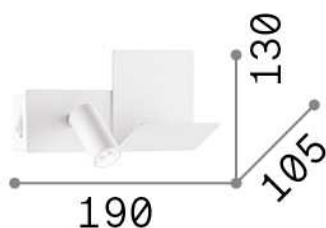

Info generali

Interno - Lampade da parete

Indoor wall mounted adjustable and non-dimmable lamp with integrated LED sources, in-built switch, in-built USB port and direct light emission

Ean	8021696291796
Articolo	KOMODO-1 AP NERO
Installazione	Lampade da parete
Garanzia	5 years
Peso lordo	0.98 kg
Volume	0.006006 m ³

Info sorgente e prestazionali

Sorgente integrata	Integrated LED module
Sorgente sostituibile	Replaceable (by qualified operators only)
Potenza	4,5 W
Emissione	Direct
Consumo massimo	max 4,50 W
Caratteristiche LED	LED SMD
CCT LED	3000 K
Durata LED (t. 25°c)	20000 h
CRI	> 80
Fascio luminoso	25°
Flusso sorgente	250 lm
Flusso utile	210 lm
Rischio fotobiologico	2
Potenza in stand-by	< 0.50 W