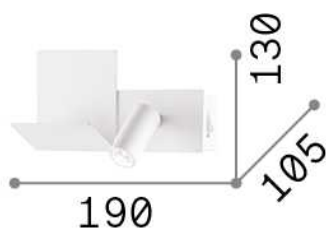

Info generali

Interno - Lampade da parete

Indoor wall mounted adjustable and non-dimmable lamp with integrated LED sources, in-built switch, in-built USB port and direct light emission

Ean	8021696306810
Articolo	KOMODO-2 AP BIANCO
Installazione	Lampade da parete
Garanzia	5 years
Peso lordo	0.83 kg
Volume	0.006006 m ³

Info sorgente e prestazionali

Sorgente integrata	Integrated LED module
Sorgente sostituibile	Replaceable (by qualified operators only)
Potenza	4,5 W
Emissione	Direct
Consumo massimo	max 4,50 W
Caratteristiche LED	LED SMD
CCT LED	3000 K
Durata LED (t. 25°c)	20000 h
CRI	> 80
Fascio luminoso	25°
Flusso sorgente	250 lm
Flusso utile	210 lm
Rischio fotobiologico	2
Potenza in stand-by	< 0.50 W