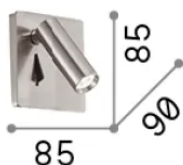

Info generali

Interno - Applique

Indoor wall recessed adjustable projector with integrated LED sources, in-built switch and direct light emission

Ean	8021696250106
Articolo	LITE AP BIANCO
Installazione	Applique
Garanzia	5 years
Peso lordo	0.5 kg
Volume	0.0008 m ³

Info sorgente e prestazionali

Sorgente integrata	Integrated LED module
Sorgente sostituibile	Replaceable (by qualified operators only)
Potenza	LED 3 W
Emissione	Direct
Consumo massimo	max 3 W
Caratteristiche LED	LED SMD
CCT LED	3000 K
Durata LED (t. 25°c)	20000 h
CRI	> 90
SDCM	3
Fascio luminoso	23°
Flusso sorgente	200 lm
Flusso utile	180 lm
Rischio fotobiologico	2