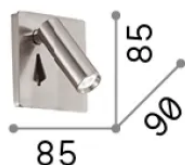

Info generali

Interno - Applique

Indoor wall recessed adjustable projector with integrated LED sources, in-built switch and direct light emission

Ean	8021696250113
Articolo	LITE AP NERO
Installazione	Applique
Garanzia	5 years
Peso lordo	0.5 kg
Volume	0.0008 m ³

Info sorgente e prestazionali

Sorgente integrata	Integrated LED module
Sorgente sostituibile	Replaceable (by qualified operators only)
Potenza	LED 3 W
Emissione	Direct
Consumo massimo	max 3 W
Caratteristiche LED	LED SMD
CCT LED	3000 K
Durata LED (t. 25°c)	20000 h
CRI	> 90
SDCM	3
Fascio luminoso	23°
Flusso sorgente	200 lm
Flusso utile	180 lm
Rischio fotobiologico	2