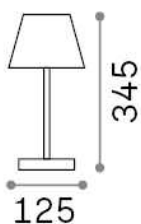

Info sorgente e prestazionali

Sorgente integrata	Integrated LED module
Sorgente sostituibile	No
Potenza	LED 2,8 W
Emissione	Direct
Consumo massimo	max 2,80 W
Caratteristiche LED	LED SMD
CCT LED	3000 K
Durata LED (t. 25°c)	25000 h
CRI	> 80
Flusso sorgente	250 lm
Flusso utile	70 lm
Rischio fotobiologico	EXEMPT
Potenza in stand-by	< 0.50 W
Lampadina inclusa	1 - E14 OLIVA 4W 3000K CRI80 SATIN