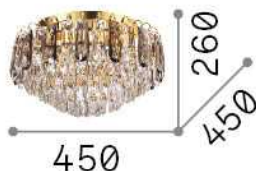

Info sorgente e prestazionali

Sorgente integrata	Light bulb (included)
Sorgente sostituibile	Replaceable
Potenza	G9 max 7 x 15 W
Emissione	Diffuse
Consumo massimo	-
Lampadina inclusa	1 - E14 OLIVA 4W 3000K CRI80 SATIN