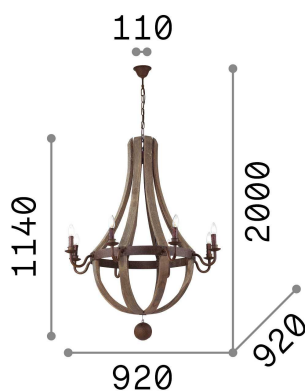

### Interno - Sospensioni

Indoor suspended chandelier light with multiple sources and diffuse light emission

<b>Ean</b>	8021696129709
<b>Articolo</b>	MILLENNIUM SP8
<b>Installazione</b>	Sospensioni
<b>Garanzia</b>	5 years
<b>Peso lordo</b>	16.01 kg
<b>Volume</b>	1.029073 m <sup>3</sup>