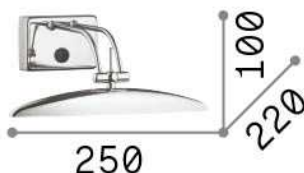

Info sorgente e prestazionali

Sorgente integrata	Light bulb (included)
Sorgente sostituibile	Replaceable
Potenza	G9 max 2 x 40 W
Emissione	Direct
Consumo massimo	-
Lampadina inclusa	1 - E14 OLIVA 4W 3000K CRI80 SATIN