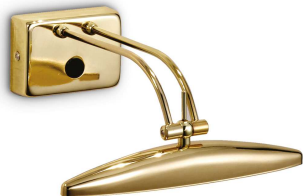

Info generali

Interno - Lampade da parete

Indoor wall mounted adjustable lamp with multiple sources, in-built switch and direct light emission

Ean	8021696031507
Articolo	MIRROR-20 AP2 OTTONE
Installazione	Lampade da parete
Garanzia	5 years
Peso lordo	0.72 kg
Volume	0.007655 m ³