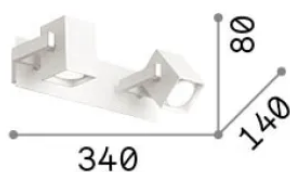

Info sorgente e prestazionali

Sorgente integrata	Light bulb (not included)
Sorgente sostituibile	No
Potenza	GU10 max 2 x 50 W
Emissione	Direct
Consumo massimo	-
Lampadina consigliata	108292 GU10 05W 410Lm 3000K CR190