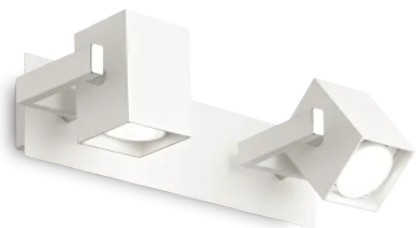

Info generali

Interno - Applique

Indoor ceiling or wall mounted adjustable projector with multiple sources and direct light emission

| | |
|----------------------|-------------------------|
| Ean | 8021696073545 |
| Articolo | MOUSE AP2 BIANCO |
| Installazione | Applique |
| Garanzia | 5 years |
| Peso lordo | 1.07 kg |
| Volume | 0.006732 m ³ |