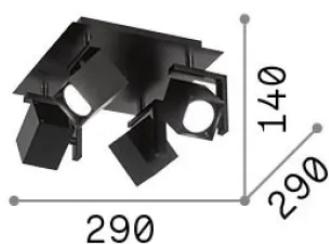

Info sorgente e prestazionali

Sorgente integrata	Light bulb (not included)
Sorgente sostituibile	No
Potenza	GU10 max 4 x 50 W
Emissione	Direct
Consumo massimo	-
Lampadina consigliata	108292 GU10 05W 410Lm 3000K CR190