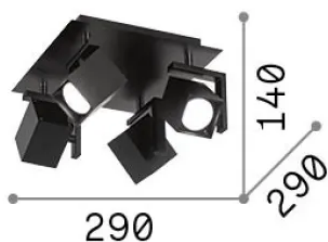

Info sorgente e prestazionali

Sorgente integrata	Light bulb (not included)
Sorgente sostituibile	No
Potenza	GU10 max 4 x 50 W
Emissione	Direct
Consumo massimo	-
Lampadina consigliata	108292 GU10 05W 410Lm 3000K CR190