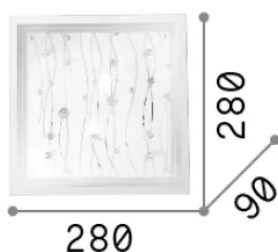

Info sorgente e prestazionali

Sorgente integrata	Light bulb (not included)
Sorgente sostituibile	No
Potenza	E27 max 2 x 60 W
Emissione	Diffuse
Consumo massimo	-
Lampadina consigliata	101286 E27 SFERA 4W 3000K CRI80 BIANCO