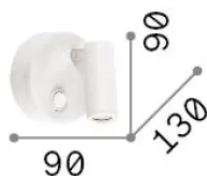

Info sorgente e prestazionali

Sorgente integrata	Integrated LED module
Sorgente sostituibile	No
Potenza	LED 3 W
Emissione	Direct
Consumo massimo	max 3 W
Caratteristiche LED	LED SMD CREE
CCT LED	3000 K
Durata LED (t. 25°c)	30000 h
CRI	> 90
SDCM	3
Flusso sorgente	140 lm
Flusso utile	110 lm