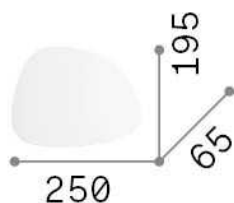

Info sorgente e prestazionali

Sorgente integrata	Integrated LED module
Sorgente sostituibile	Replaceable (by qualified operators only)
Potenza	LED 16,5 W
Emissione	Indirect
Consumo massimo	max 16,50 W
Caratteristiche LED	LED SMD BRIDGELUX
CCT LED	3000 K
Durata LED (t. 25°c)	50000 h
CRI	> 90
SDCM	3
Flusso sorgente	1500 lm
Flusso utile	920 lm
Lampadina inclusa	1 - E14 OLIVA 4W 3000K CRI80 SATIN