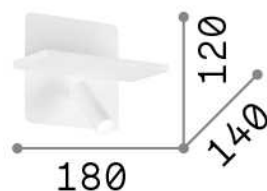

Info sorgente e prestazionali

Sorgente integrata	Integrated LED module
Sorgente sostituibile	Replaceable (by qualified operators only)
Potenza	LED 11,5 W
Emissione	Direct + Indirect
Consumo massimo	max 11,50 W
Caratteristiche LED	LED SMD
CCT LED	3000 K
Durata LED (t. 25°c)	20000 h
CRI	> 80
Flusso sorgente	1200 lm
Flusso utile	1000 lm
Rischio fotobiologico	2
Potenza in stand-by	< 0.50 W
Lampadina inclusa	1 - E14 OLIVA 4W 3000K CRI80 SATIN